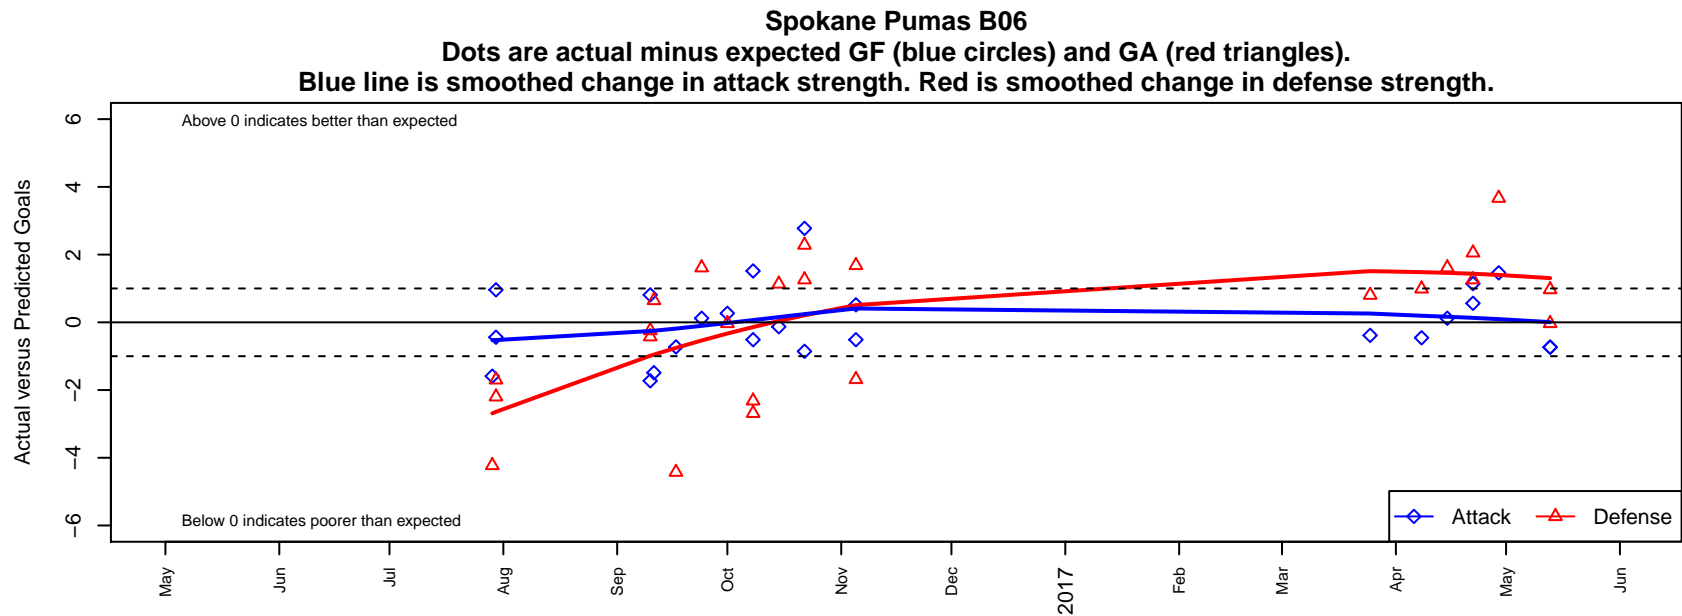

**attack and defense variance (black dot)
relative to other teams
and top 10 in region**

**attack and defense rating
relative to others at age
and all opponents in last 13 months**

Spokane Pumas B06

Spokane Pumas FC

Spokane, WA

B06 total strength=445

attack=0.41 defense=0.21

fall league = PSPL–Inland Copa 1 East U11

spr league = Spr PSPL–Inland Copa 1 U11

notes= Brickey 2016

alt names used:

PUMASBRICKEY

Spokane Foxes Pumas FC '06 Brickey

PUMASBRICKEY (WA)

Spokane Foxes Pumas FC '06 Brickey

Venues played:

2016 River City Cup U11 Silver (2006) U11

2016 Pend Orielle Cup U11 Silver

2016 PSPL–Inland Copa 1 East U11

2016 Spr PSPL–Inland Copa 1 U11