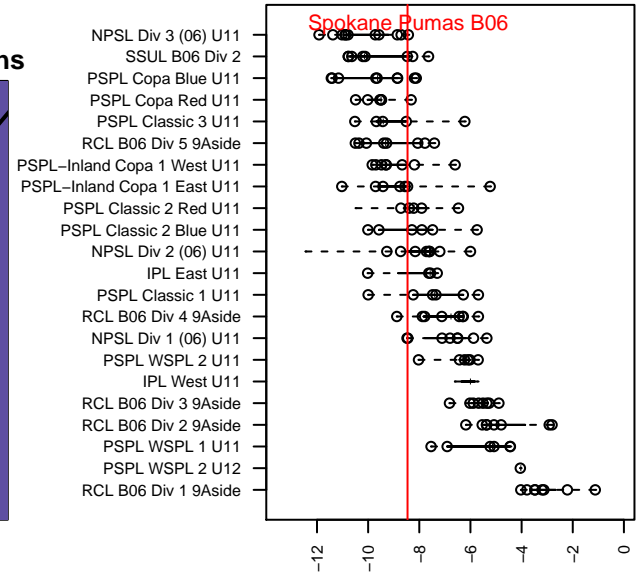

2016 PSPL–Inland Copa 1 East U11

2016 Spr PSPL–Inland Copa 1 U11

**attack and defense variance (black dot)
relative to other teams
and top 10 in region**

**attack and defense rating
relative to others at age
and all opponents in last 13 months**